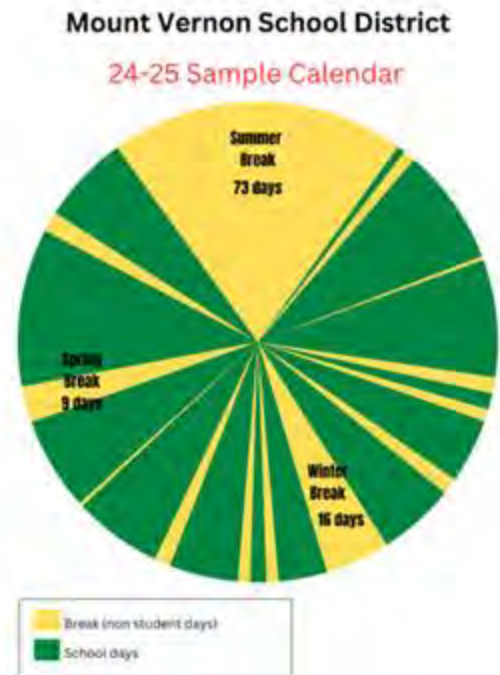

MOUNT VERNON SCHOOL DISTRICT NO. 320

2024-2025 Student/Staff Calendar

10 day modified 24-25 Mock Calendar

Month	Events/Days off
August	8/27/24 First Day of School, 8/27/24 No School
September	9/2/24 Labor Day
October	10/2/24 PD, 10/7/24 - 10/16/24 Fall Break - No School
November	11/2/24 No School, 11/11/24 Veterans Day, 11/23/24 - 11/29/24 Thanksgiving Holiday
December	12/19/24 - 12/31/24 Winter Break - No School
January	1/17/25 - 1/17/25 Winter Break - No School, 1/20/25 MLK, 1/24/25 End of 1st Term (8/1) 1/27/25 Non-Student Day
February	2/3/25 No School, 2/14/25 No School, 2/19/25 Presidents Day
March	3/1/25 PD Day
April	4/7/25 - 4/11/25 Spring Break
May	5/27/25 Snow make-up day, 5/28/25 Memorial Day, 5/29/25 No School
June	6/29/25 Last Day of School, 6/29/27 Snow make-up day
July