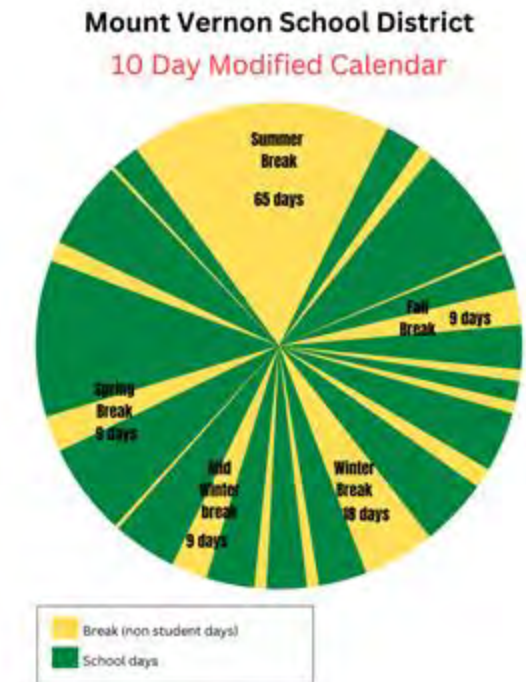

MOUNT VERNON SCHOOL DISTRICT NO. 320

2024-2025 Student/Staff Calendar

10 day modified 24-25 Mock Calendar

Month	Events/Days off
August	8/27/24 First Day of School, 8/27/24 No School
September	9/2/24 Labor Day
October	10/2/24 PD, 10/7/24 - 10/16/24 Fall Break - No School
November	11/2/24 No School, 11/11/24 Veterans Day, 11/23/24 - 11/29/24 Thanksgiving Holiday
December	12/19/24 - 12/31/24 Winter Break - No School
January	1/17/25 - 1/17/25 Winter Break - No School, 1/20/25 MLK, 1/24/25 End of 1st Term (8/1) 1/27/25 Non-Student Day
February	2/3/25 No School, 2/14/25 No School, 2/19/25 Presidents Day
March	3/1/25 PD Day
April	4/7/25 - 4/11/25 Spring Break
May	5/27/25 Snow make-up day, 5/28/25 Memorial Day, 5/29/25 No School
June	6/29/25 Last Day of School, 6/29/27 Snow make-up day
July