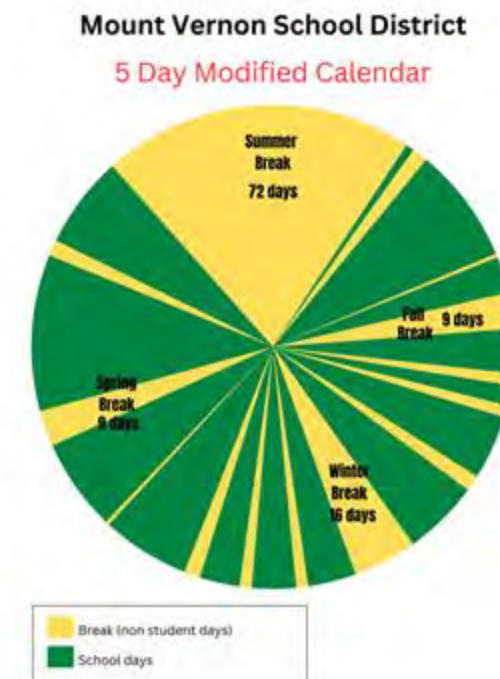

MOUNT VERNON SCHOOL DISTRICT NO. 320

2024-2025 Student/Staff Calendar

10 day modified 24-25 Mock Calendar

Month	Events/Days off
August	8/27/24 First Day of School, 8/27/24 No School
September	9/2/24 Labor Day
October	10/2/24 PD, 10/7/24 - 10/16/24 Fall Break - No School
November	11/2/24 No School, 11/11/24 Veterans Day, 11/23/24 - 11/29/24 Thanksgiving Holiday
December	12/19/24 - 12/31/24 Winter Break - No School
January	1/17/25 - 1/17/25 Winter Break - No School, 1/20/25 MLK, 1/24/25 End of 1st Term (8/1) 1/27/25 Non-Student Day
February	2/3/25 No School, 2/14/25 No School, 2/19/25 Presidents Day
March	3/1/25 PD Day
April	4/7/25 - 4/11/25 Spring Break
May	5/27/25 Snow make-up day, 5/28/25 Memorial Day, 5/29/25 No School
June	6/29/25 Last Day of School, 6/29/27 Snow make-up day
July